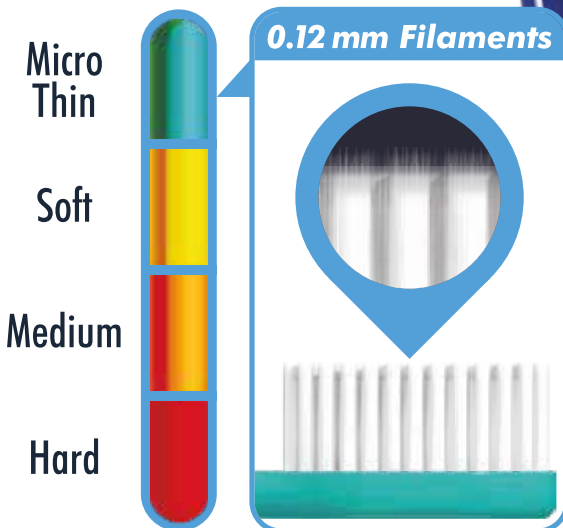

**FAFC -
ATF ANTIBACTERIAL SUCTION
TOOTHBRUSH 1S**

T-CHARSUC-ATF

9 5 5 5 8 8 4 8 0 1 3 4 8

**FAFC -
ATF ANTIBACTERIAL SUCTION
TOOTHBRUSH 4S**

T-AD-COMPACT3

9 5 5 5 8 8 4 8 0 1 3 5 5

BLOSSOM FEATURES

Toray/Dupont
High Grade PBT Bristles

Extra Soft Bristles

0.01 mm slim tip
0.12 mm diameter

MicroThin filaments
0.127mm diameter

★ **NON-TOXIC PLASTIC** ★
Safe for children and adult.

ADULT BLOSSOM SERIES

FAFC Adult Blossom

T-AD-BLOSSOM1

9 5 5 5 8 8 4 8 0 0 8 8 4